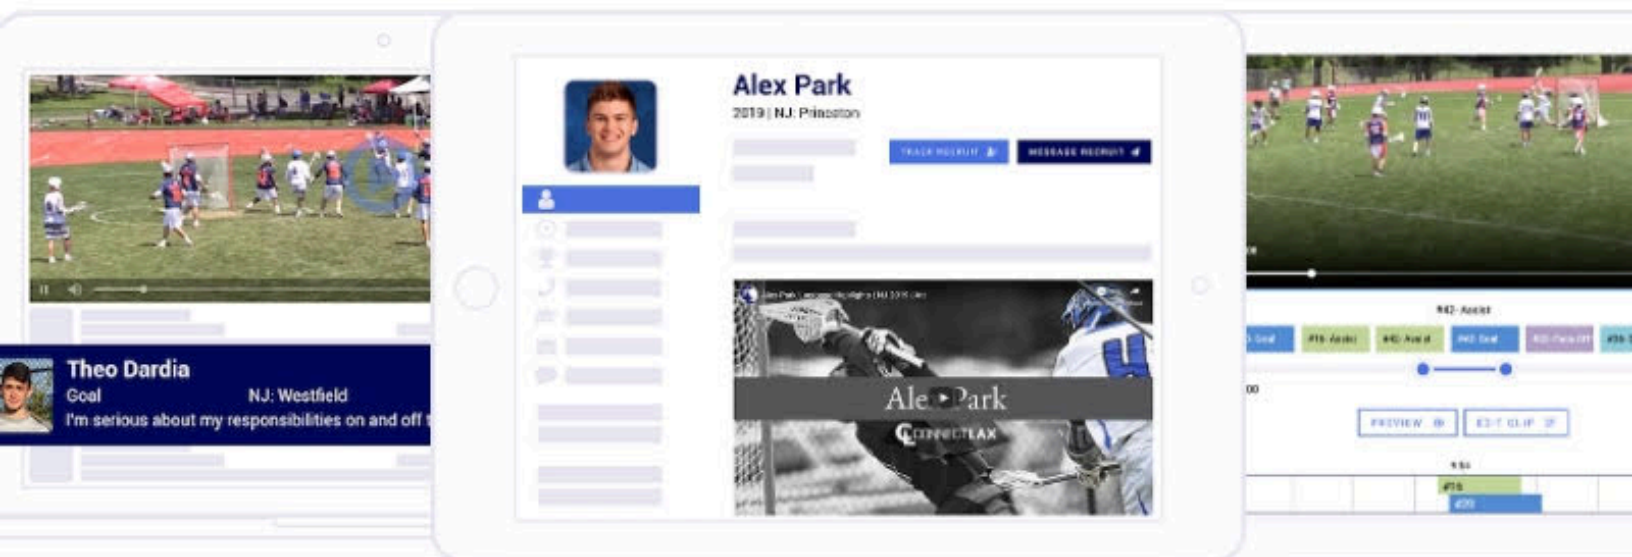

## support with player tools + video

We've partnered with ConnectLAX as part of our recruiting program

**Every player** receives a team-linked recruiting profile, professional highlight video and video library.

**Coaches track** recruiting activity in real-time, keeping everyone organized and on the same page.

**College analysis** provides insights into schools and custom recommendations to families.

**Feature film** directly to college coaches with the roster below, sharing attention across the team.